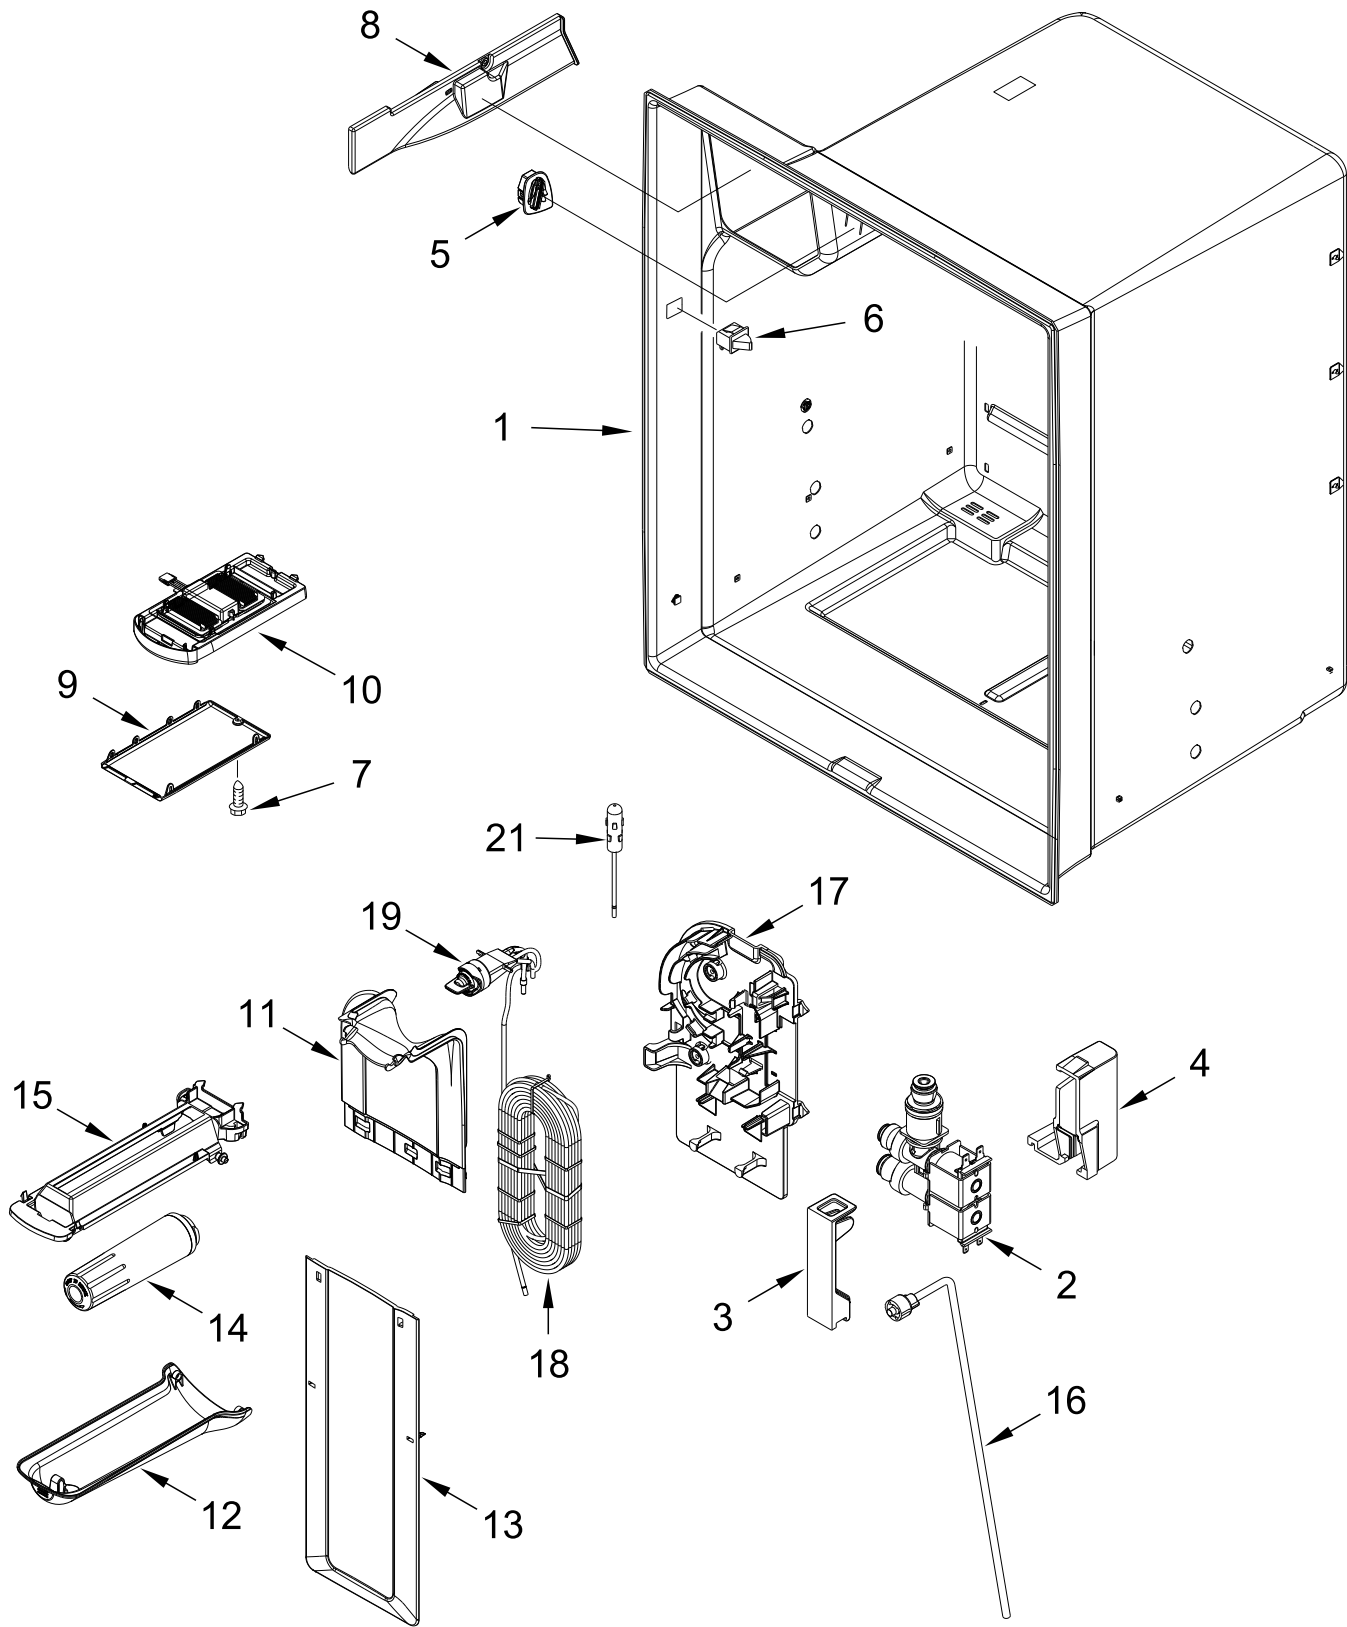

# CABINET PARTS

<u>Illus.</u> <u>No.</u>	<u>Part No.</u>	<u>Description</u>	<u>Illus.</u> <u>No.</u>	<u>Part No.</u>	<u>Description</u>	<u>Illus.</u> <u>No.</u>	<u>Part No.</u>	<u>Description</u>
1		Literature Parts	10		Hinge, Top	20	W10709365	Screw
	W11050317	Tech Sheet (English)		12963204ED	Left Hand	21		Shim, Top Hinge
	W11050318	Tech Sheet (French)		12963205ED	Right Hand		12999501	Left Hand
	W11298867	Use and Care Guide	11	W10673840	Screw (Stainless)		12999502	Right Hand
	W11308952	Energy Guide	12	12990511	Screw	22		Grille, Toe
2	12961401	Tube, Water	13	W10141622	Brake, Roller		W10534154	White
3	12698403	Plate, Pivot	14	12992403	Screw		W10534153	Black
4	B5759655	Gasket	15		Hinge, Center	23	W10296541	Lid, HV Control Box
5		Cover, Top Hinge (Includes Foil)		W10740148	White	24	W10658542	Block, Fill Tube
		Left Hand		W10740149	Black	25	12990702	Screw
	W10337634	White	16		Hinge, Center	26		Cabinet (Not A Servicable Part)
	12962301B	Black			Right Hand	27		Assembly, Roller
6		Cover, Top Hinge Right Hand		W10740144	White		W10515763	Left Hand
	12962302W	White		W10740145	Black		W10515762	Right Hand
	12962302B	Black	17		Cover, Corner	28	688983	Screw
7	12961602	Cover, Control Box		12587703W	White	29	M0104106	Clip, Cord
8	M0108107	Clamp, Tube		12587703B	Black	30	W10270394	Cover, Unit
9	12992602	Screw	18	W10914798	Gasket, Control Box	31		Cover, Fill Tube
			19	W10867574	Control, Electronic		12981401W	White
							12981401B	Black

# REFRIGERATOR LINER PARTS