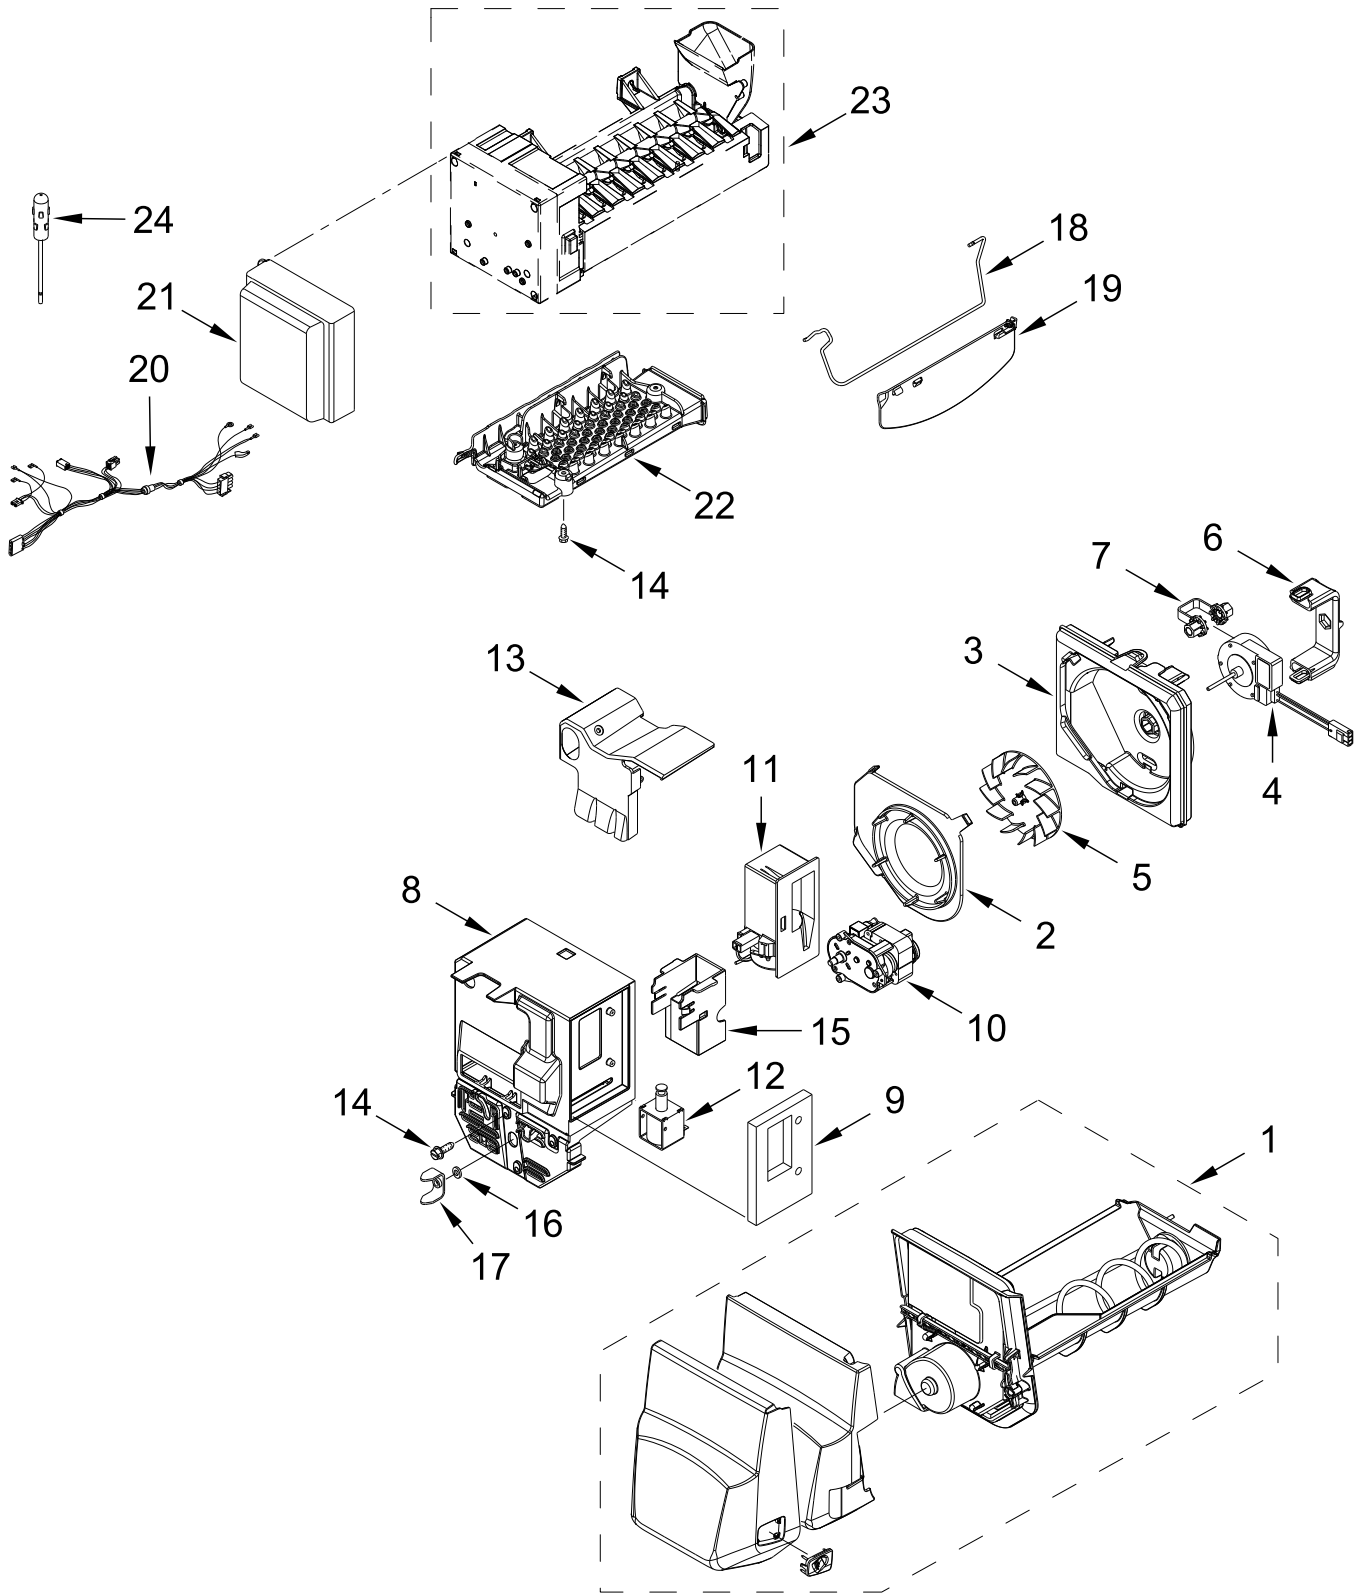

ICEMAKER AND ICE CONTAINER PARTS

ICEMAKER AND ICE CONTAINER PARTS

<u>Illus.</u> <u>No.</u>	<u>Part No.</u>	<u>Description</u>	<u>Illus.</u> <u>No.</u>	<u>Part No.</u>	<u>Description</u>	<u>Illus.</u> <u>No.</u>	<u>Part No.</u>	<u>Description</u>
1	W11097357	Assembly, Ice Bin	10	W10317991	Motor, Dispenser	19	W10351019	Extension, Shutoff Arm
2	W10121282	Inlet, Blower	11	W10196393	Damper, Control	20	W10826037	Harness, Icemaker
3	W10309863	Scroll, Blower	12	W10309866	Assembly, Solenoid	21	W10290556	Cover
4	W10308033	Motor, Fan	13	W10118612	Liner, Divider	22	W10312691	Assembly, Impinger
5	W10123444	Wheel, Blower	14	12990511	Screw	23	W10300024	Assembly, Icemaker (Complete)
6	12956603	Clip, Fan Motor	15	W10346971	Bracket, Solenoid	24	12791417SP	Thermistor
7	W10151687	Grommet, Fan Motor	16	W10465946	Washer			
8	W10309864	Divider, Ice Box	17	63052A001	Yoke, Ice Dispenser			
9	12920001	Gasket, Damper	18	W11130404	Arm, Shutoff