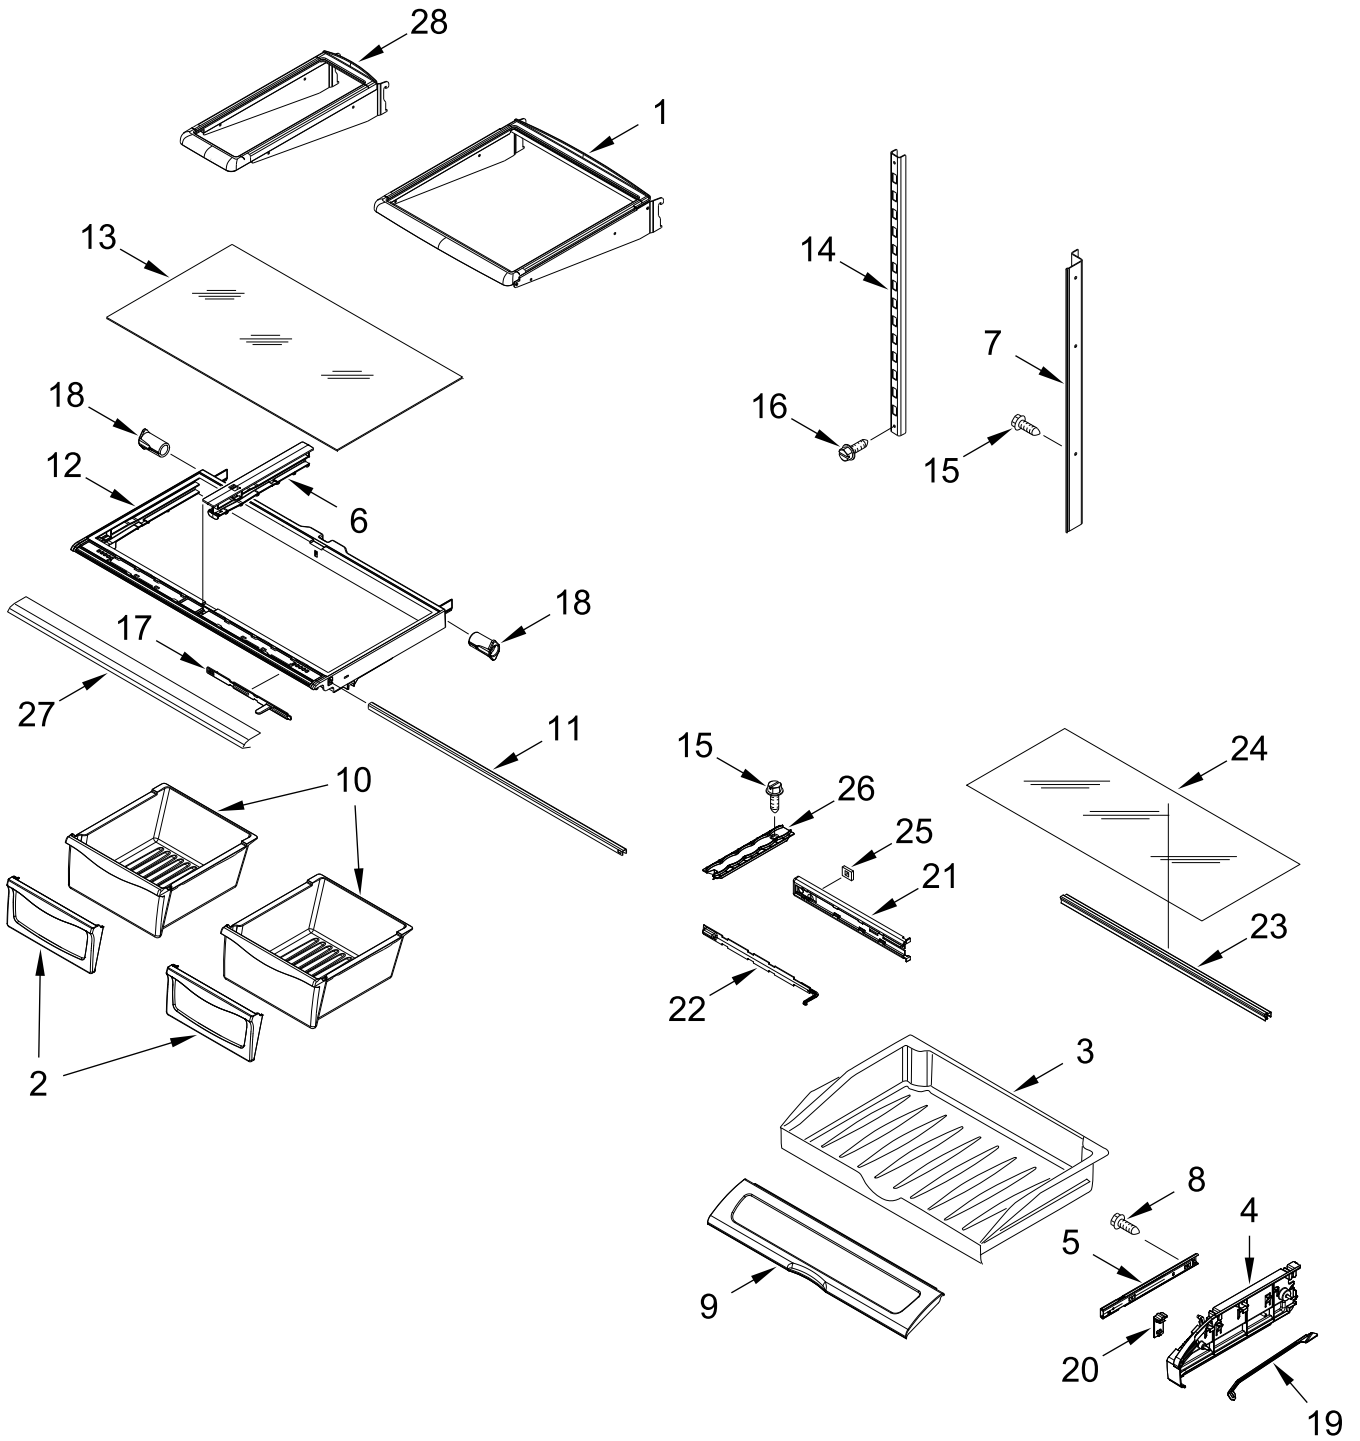

SHELF PARTS

SHELF PARTS

<u>Illus. No.</u>	<u>Part No.</u>	<u>Description</u>	<u>Illus. No.</u>	<u>Part No.</u>	<u>Description</u>	<u>Illus. No.</u>	<u>Part No.</u>	<u>Description</u>
1	12883507	Shelf, Glide Out	10	12804601SP	Pan, Crisper	21	12656202	Housing, Control
2	12643802SP	Frame, Crisper Pan	11	12642303WD	Brace, Crisper Cover	22	12655402	Slide, Temperature Control
3	12731302	Drawer, Pantry	12	W10329866	Frame, Crisper	23	W10528933	Support, Glass (Includes Pantry Brace)
4		Endcap, Pantry	13	12204824N	Glass, Shelf	24	W10893772	Glass, Shelf
	W10845509	Left Hand	14	W10273464	Ladder, Center	25	12656901	Gasket, Pantry
	W10845508	Right Hand	15	12990513	Screw	26	12531901	Track, Deli Drawer
5	W10235370	Glide, Pantry	16	12990512	Screw	27	W10313178N	Trim, Crisper
6	W10326469N	Rail, Center Crisper	17	12530805SP	Slide, Humidity Control	28	12885501	Shelf, Mini Stationary
7		Ladder, Side	18	13062602	Support, Crisper Frame			
	W10251966	Left Hand	19	12655304	Bar, Control			
	W10251965	Right Hand	20	12655204	Knob, Temperature Control			
8	12990504	Screw						
9	12656813	Lid, Pantry