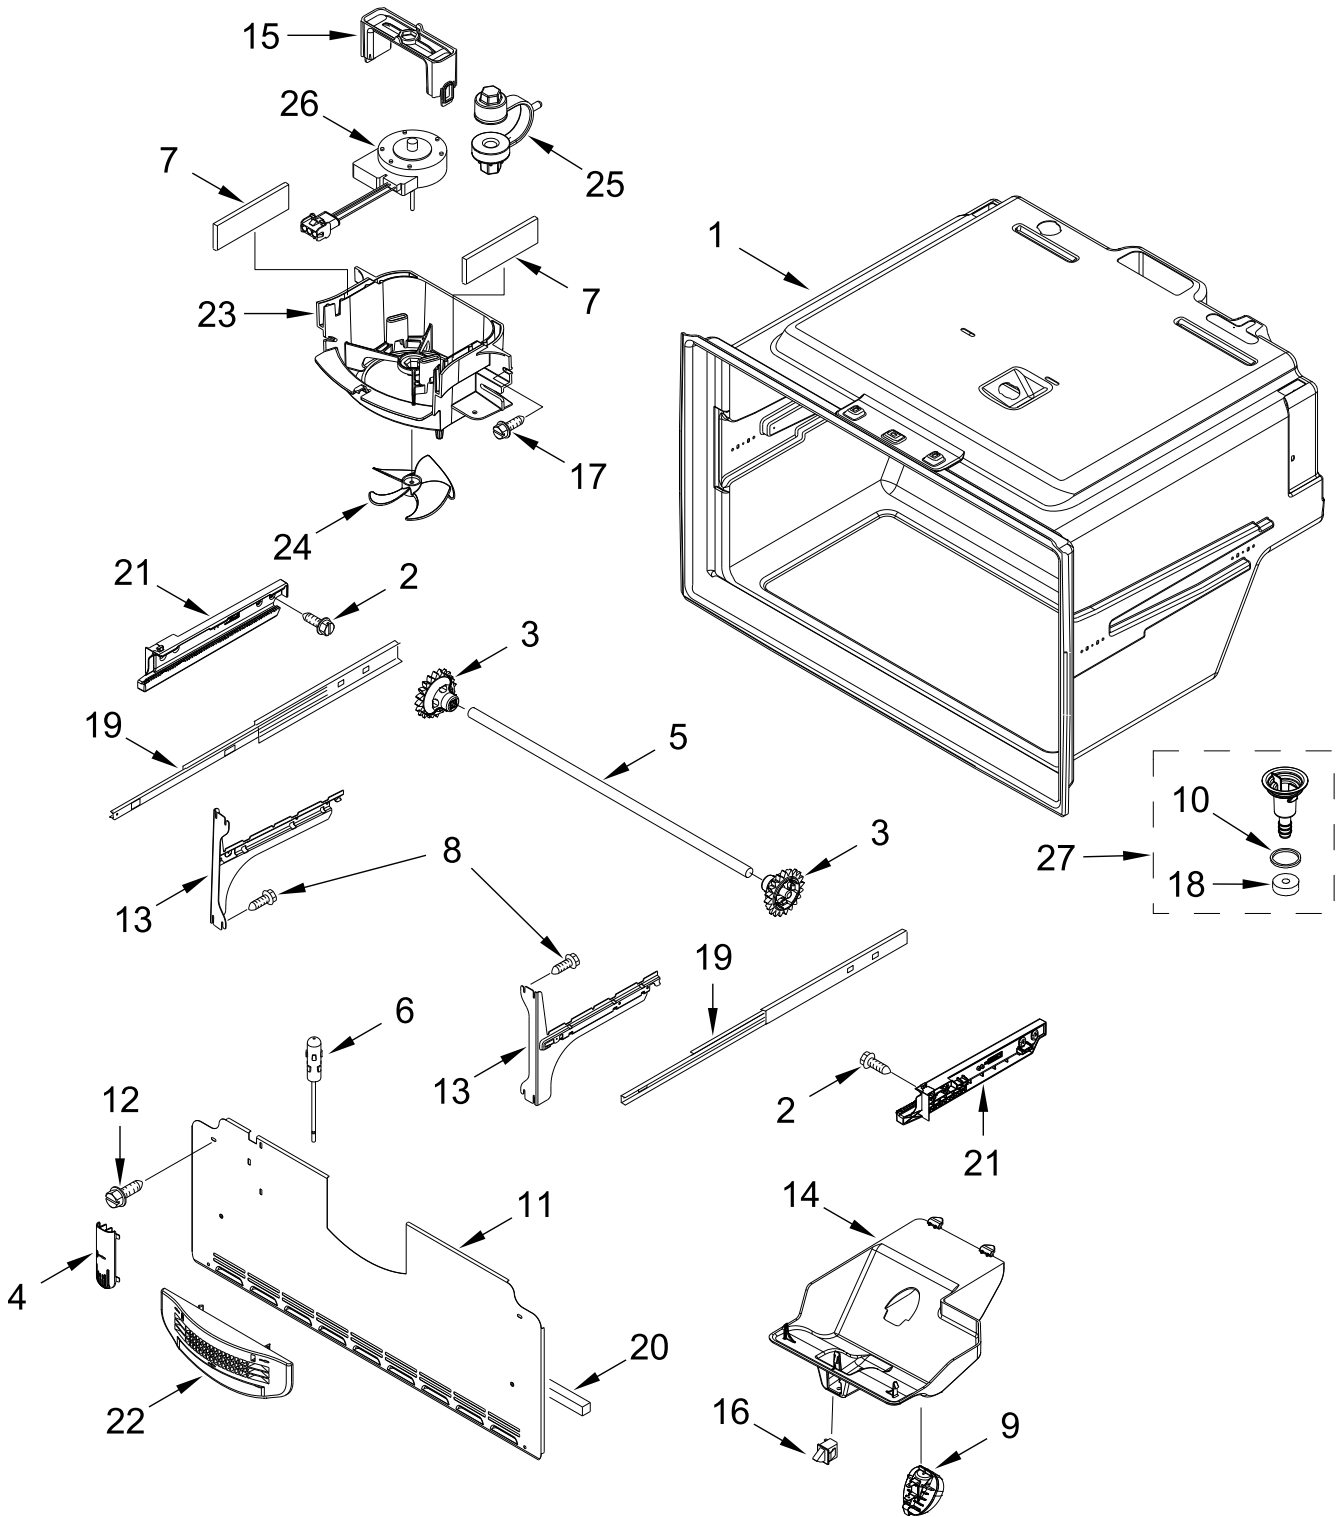

FREEZER LINER PARTS

FREEZER LINER PARTS

<u>Illus.</u> <u>No.</u>	<u>Part No.</u>	<u>Description</u>	<u>Illus.</u> <u>No.</u>	<u>Part No.</u>	<u>Description</u>	<u>Illus.</u> <u>No.</u>	<u>Part No.</u>	<u>Description</u>
1		Liner (Not A Serviceable Part)	13		Bracket, Door Slide	23	12951401	Shroud, Evaporator
2	12990501	Screw		W10330991	Left Hand	24	12986101	Blade, Fan
3	12002497	Gear		W10330993	Right Hand	25	W10905511	Grommet, Fan Motor
4	12815301	Cover, Thermistor	14	W10315248	Module, Light	26	W11050039	Motor, Evaporator (Includes Heater Harness and Defrost Thermostat)
5	W10802332	Shaft, Rack	15	12956601	Clip, Fan Motor			
6	12791417SP	Thermistor	16	12466111SP	Switch, Light			
7	A3189392	Gasket, Foam	17	12990504	Screw	27	W10662407	Assembly, Drain Funnel
8	12990521	Screw	18	B8381501	Gasket, Drain			
9	W11251749	Light Module, LED	19	W10860513	Slide, Door			
10	M0500703	Seal	20	A3189396	Gasket			
11	W10308421	Cover, Evaporator	21		Adapter, Side			
12	12990511	Screw		W10284682	Left Hand			
				W10284683	Right Hand			
			22	12959901	Grille, Air