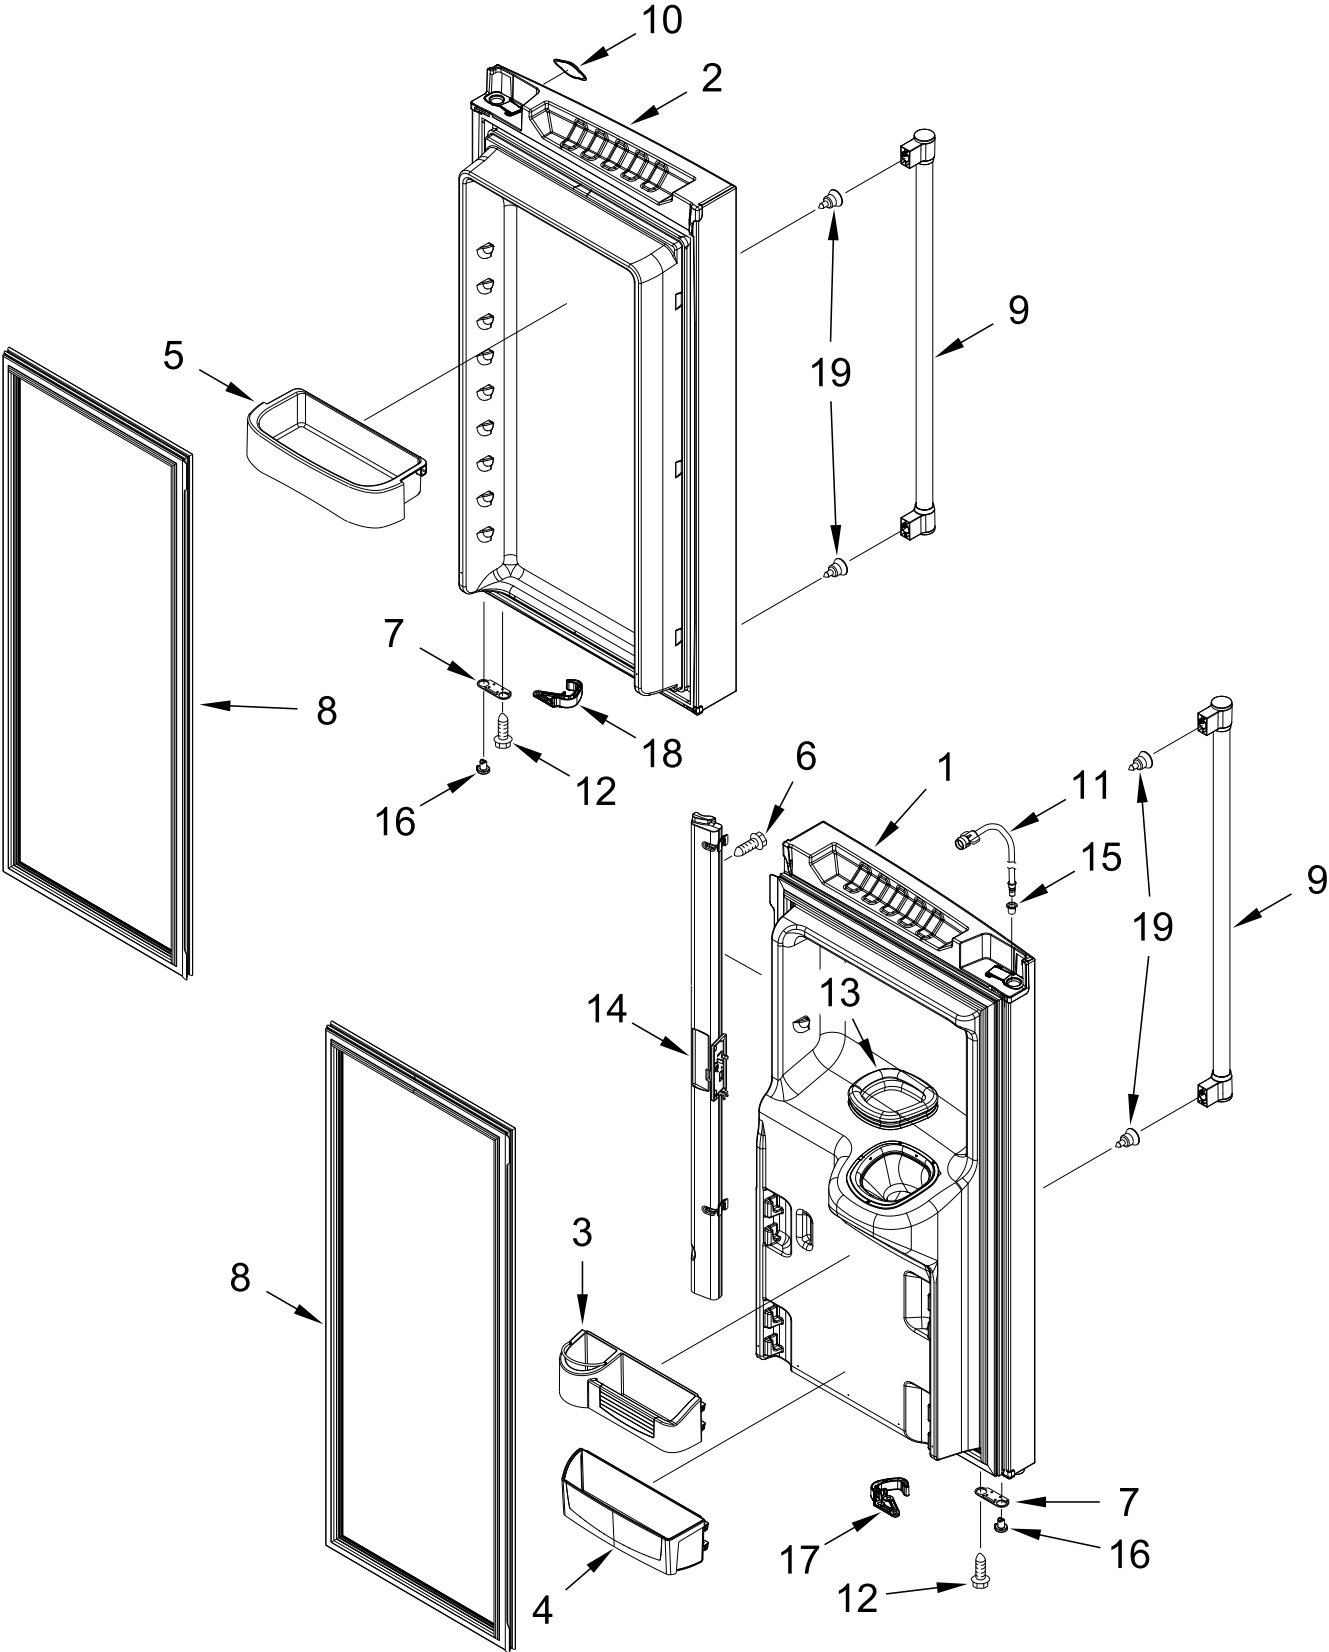

FREEZER LINER PARTS

<u>Illus.</u> <u>No.</u>	<u>Part No.</u>	<u>Description</u>	<u>Illus.</u> <u>No.</u>	<u>Part No.</u>	<u>Description</u>	<u>Illus.</u> <u>No.</u>	<u>Part No.</u>	<u>Description</u>
1		Liner (Not A Serviceable Part)	13		Bracket, Door Slide	23	12951401	Shroud, Evaporator
2	12990501	Screw		W10330991	Left Hand	24	12986101	Blade, Fan
3	12002497	Gear		W10330993	Right Hand	25	W10905511	Grommet, Fan Motor
4	12815301	Cover, Thermistor	14	W10315248	Module, Light	26	W11050039	Motor, Evaporator (Includes Heater Harness and Defrost Thermostat)
5	W10802332	Shaft, Rack	15	12956601	Clip, Fan Motor			
6	12791417SP	Thermistor	16	12466111SP	Switch, Light			
7	A3189392	Gasket, Foam	17	12990504	Screw	27	W10662407	Assembly, Drain Funnel
8	12990521	Screw	18	B8381501	Gasket, Drain			
9	W11251749	Light Module, LED	19	W10860513	Slide, Door			
10	M0500703	Seal	20	A3189396	Gasket			
11	W10308421	Cover, Evaporator	21		Adapter, Side			
12	12990511	Screw		W10284682	Left Hand			
				W10284683	Right Hand			
			22	12959901	Grille, Air			

REFRIGERATOR DOOR PARTS