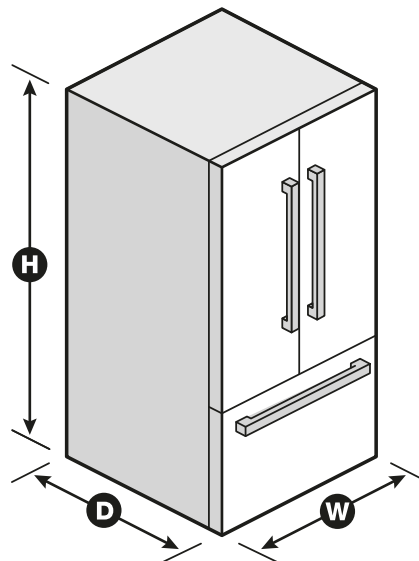

Electrical Details

Amps	20
Volts	115

Certifications

ENERGY STAR® Certified	Yes
------------------------	-----

Technical Details

Refrigerator Type	French Door
Number of Doors	3
Number of Interior Refrigerator Shelves	5
Number of Refrigerator Door Bins	3 Adjustable, 3 Fixed
Number of Interior Freezer Shelves	1 Plastic, 1 Wire
Lighting Type	LED
Ice Maker	Factory Installed
Ice Maker Location	Refrigerator
Dispenser Type	Exterior Ice and Water

Dimensions

Product Dimensions (H x W x D)	70-1/8" x 35-5/8" x 35-1/4"
Depth with Door Open 90°	48"
Cutout Dimensions	Allow extra 1/2" on sides and top Allow extra 1" on rear

Reference Material

- [Dimension Guide](#)
- [Use & Care Guide](#)
- [Energy Guide](#)
- [Warranty](#)

Temperature-Controlled Wide-N-Fresh™ Deli Drawer
Complete with temperature controls, this deli drawer is the ideal size for large party platters and trays.

*Visit maytag.com for warranty details. NOTE: Dimensions are for planning purposes only. For complete details, see Installation Instructions packed with product. Specifications subject to change without notice.
®/™ © 2020. All rights reserved. Printed in the U.S.A. D200052XXC. MFI2570FESPECSHEETV01.